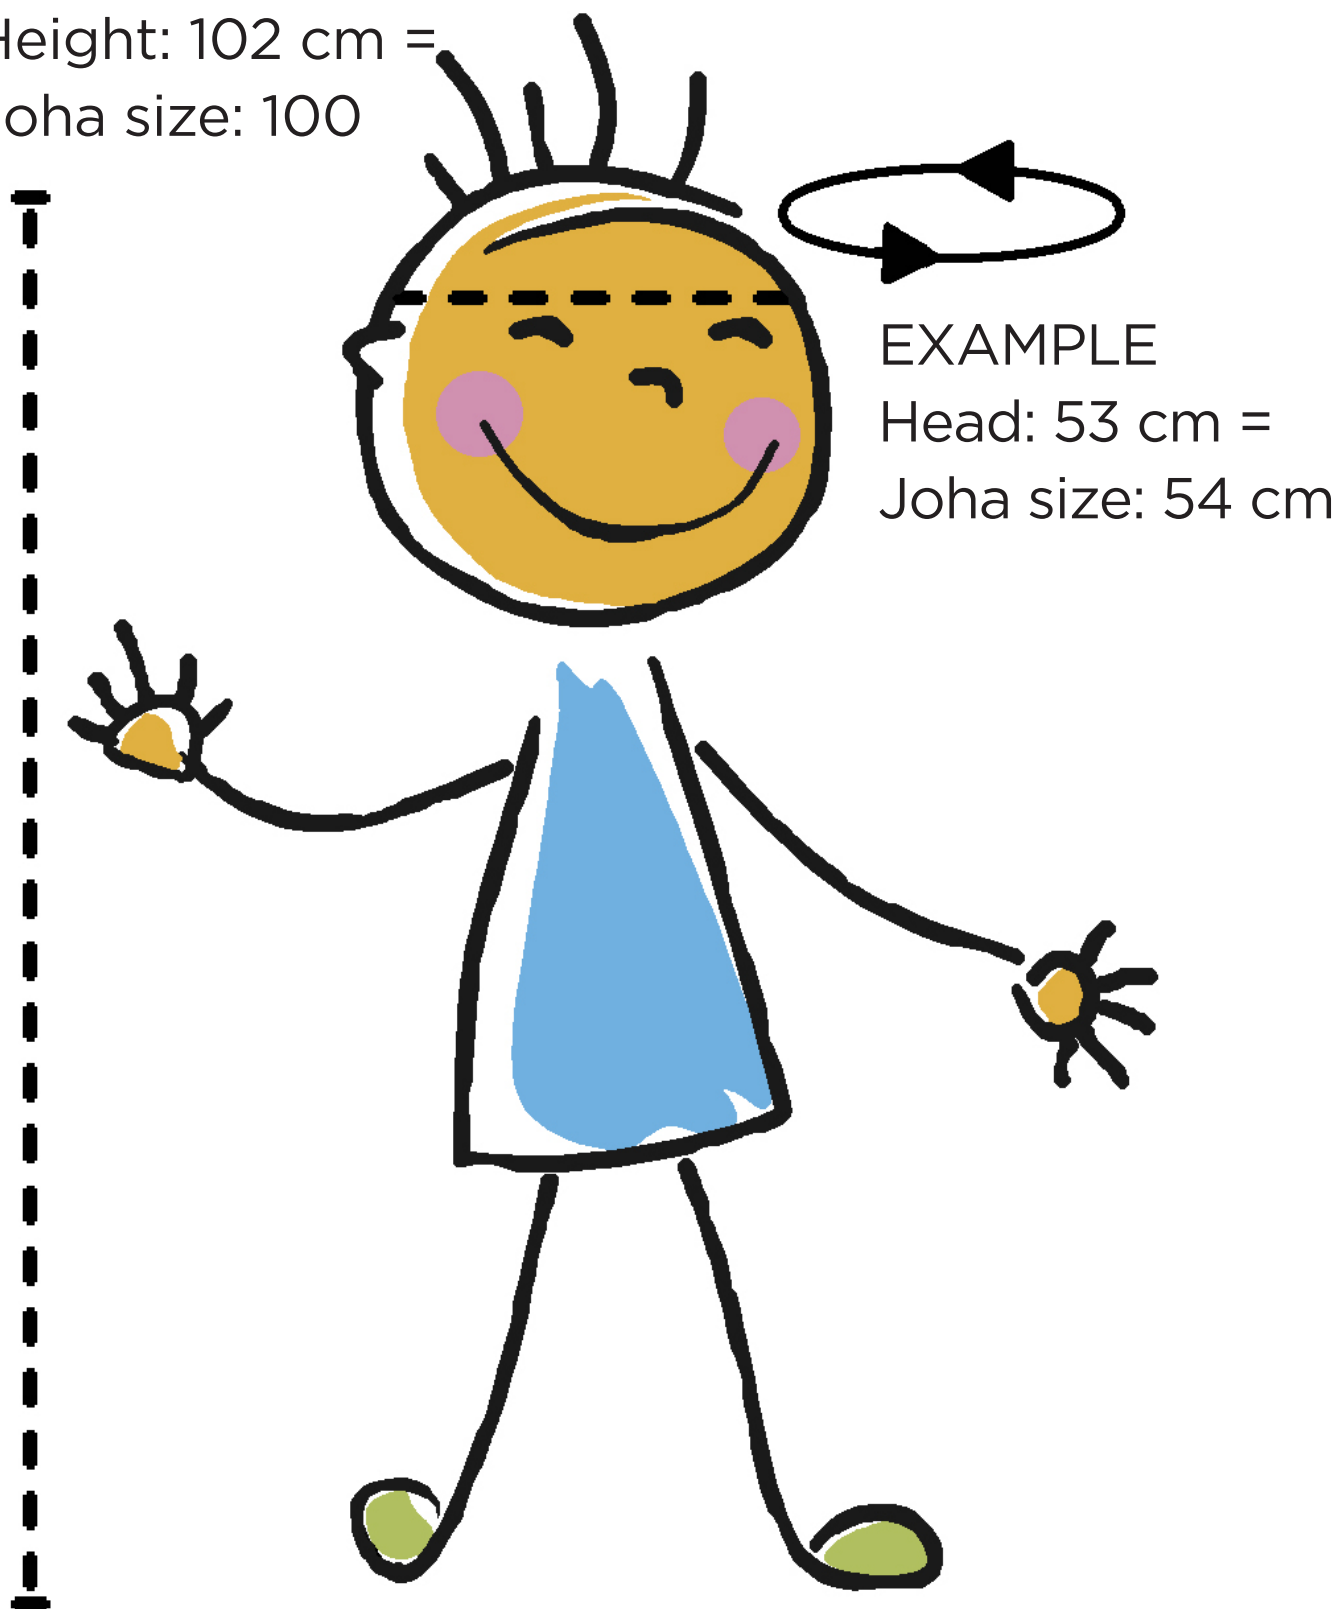

EXAMPLE

Height: 102 cm =

Joha size: 100

EXAMPLE

Head: 53 cm =

Joha size: 54 cm

Every child is UNIQUE. Measure before you buy.

JOHA
SIZE CHART

	APPROX AGE	JOHA SIZE	INTERNAT. SIZE	HEAD CIRC.
MONTHS	Premature	40	40/44	34cm
	0-1	50	50	37cm
	1-4	60	56/62	41cm
	4-9	70	68/74	45cm
	9-12	80	80	48cm
YEARS	1-2	90	86/92	50cm
	3-4	100	98/104	52cm
	4-5	110	110	
	6-7	120	116/122	54cm
	8-9	130	128/134	
	9-10	140	140	56cm
	11-12	150	146/152	